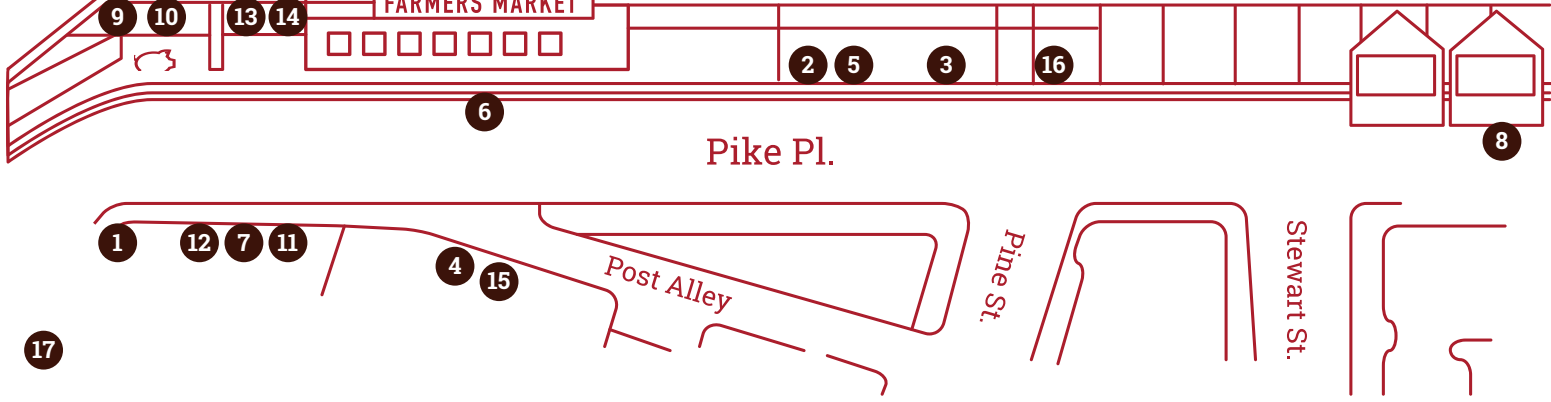

PUBLIC MARKET CENTER

MEET THE PRODUCER

FARMERS MARKET

PUBLIC MARKET

	Winter Pike Bucks	EBT	Summer Pike Bucks	EBT Bonus Card	Fresh Bucks	WIC/FMNP

GROCERY

9	Don & Joe's Meats <i>M-F: 9am-6pm</i> <i>Sa: 9am-5:30pm</i> <i>Su: Closed</i>	✓				
10	Pike Place Fish <i>M-Sa: 6:30am-6pm</i> <i>Su: 7am-5pm</i>	✓				
11	Jack's Fish <i>M-Sa: 7:30am-6pm</i> <i>Su: 8am-5pm</i>	✓				
12	Quality Cheese <i>M-Sa: 8am-6pm</i> <i>Su: 10am-5pm</i>	✓				
13	Pike Place Bakery <i>M-Su: 8am-6pm</i>	✓				
14	Rotary Grocery <i>M-Su: 9am-6pm</i>	✓				
15	El Mercado Latino <i>M-Su: 10am-6pm</i>	✓				

ALL

14	Pike Place Market Food Bank <i>Tues & Thurs: 10am-1pm</i>					• Free To All •

15	Pike Place Market Atrium Kitchen					• Location for all cooking classes •