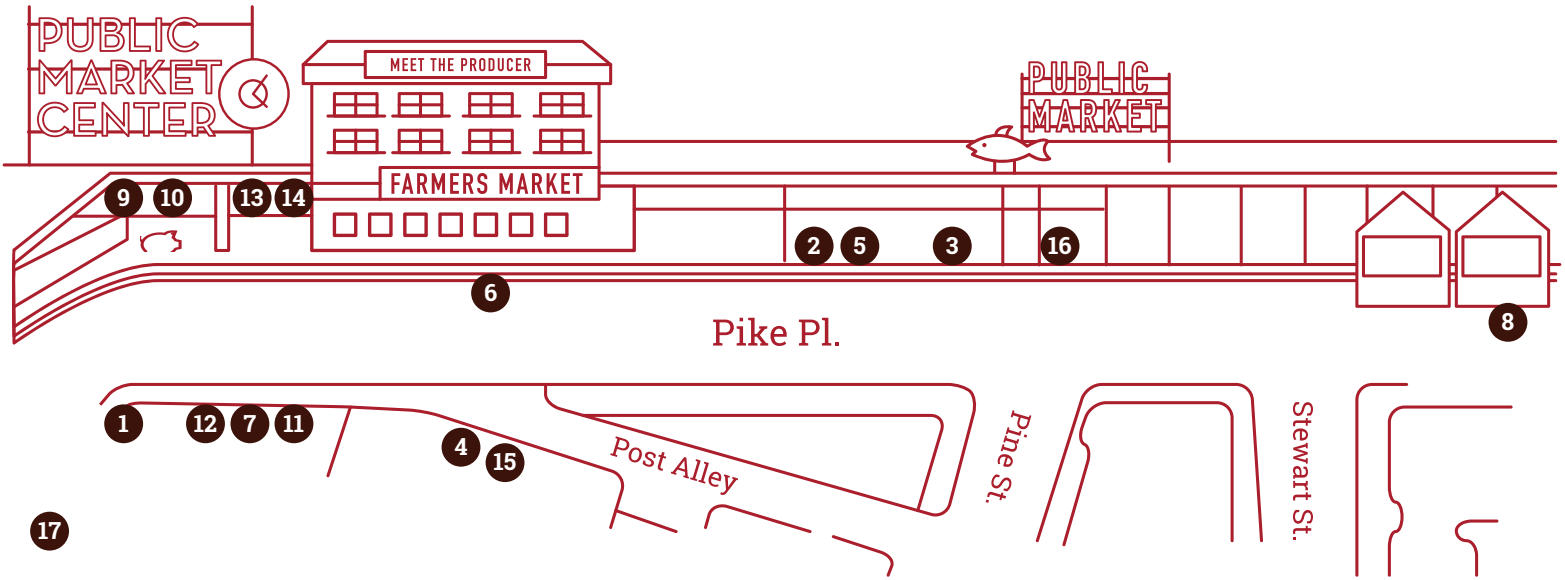

FOOD ACCESS PROGRAM MARKET MAP

Use this handy Market Map to learn where you can shop with your food benefits at Pike Place Market. Learn how to apply for benefits on our website: PIKEPLACEMARKETFUNDATION.ORG

	Winter Pike Bucks	EBT	Summer Pike Bucks	EBT Bonus Card	Fresh Bucks	WIC/ FMNP
FRUITS AND VEGETABLES						
1 Corner Produce <i>M-Sa: 7am-6pm</i> <i>Su: 7am-5:30pm</i>	✓					
2 Manzos Produce <i>M-Sa: 7:30am-6pm</i> <i>Su: 7:30am-5pm</i>	✓	✓		✓		
3 Sosio's Produce <i>M-Sa: 6am-6pm</i> <i>Su: 6am-5pm</i>	✓	✓		✓		
4 Choice Produce <i>M-Sa: 7am-6pm</i> <i>Su: 7am-5:30pm</i>	✓	✓		✓		
5 Lina's Produce <i>M-Sa: 8am-6pm</i> <i>Su: 8am-5:30pm</i>	✓					
6 Mama Angelina's Produce <i>M-Sa: 7am-6pm</i> <i>Su: 7am-5:30pm</i>	✓					
7 Franks Quality Produce <i>M-Sa: 7am-6pm</i> <i>Su: 7am-5:30pm</i>	✓					
8 Farmer Tents <i>Weds: 5-8pm</i> <i>Fri-Sa 10am-4pm</i>		✓	✓		✓	✓

GROCERY

9	Don & Joe's Meats <i>M-F: 9am-6pm</i> <i>Sa: 9am-5:30pm</i> <i>Su: Closed</i>	✓				
10	Pike Place Fish <i>M-Sa: 6:30am-6pm</i> <i>Su: 7am-5pm</i>	✓				
11	Jack's Fish <i>M-Sa: 7:30am-6pm</i> <i>Su: 8am-5pm</i>	✓				
12	Quality Cheese <i>M-Sa: 8am-6pm</i> <i>Su: 10am-5pm</i>	✓				
13	Pike Place Bakery <i>M-Su: 8am-6pm</i>	✓				
14	Rotary Grocery <i>M-Su: 9am-6pm</i>	✓				
15	El Mercado Latino <i>M-Su: 10am-6pm</i>	✓				

ALL

14	Pike Place Market Food Bank <i>Tues & Thurs: 10am-1pm</i>					• Free To All •
----	--	--	--	--	--	-----------------

15	Pike Place Market Atrium Kitchen					• Location for all cooking classes •
----	----------------------------------	--	--	--	--	--------------------------------------